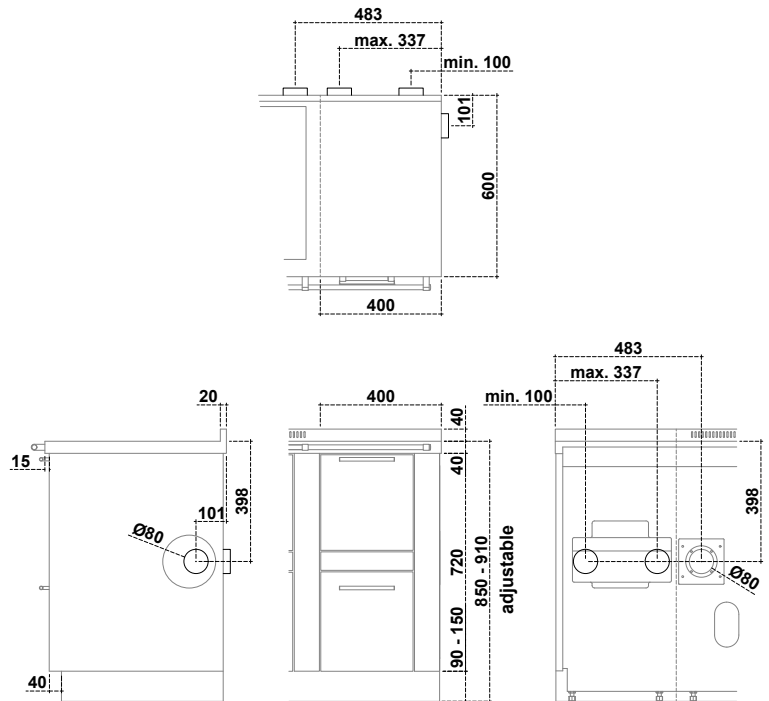

PELLET TANK

ADDITIONAL TANK PELLET

Measurements (W x D x H): 400 x 600 x 850-910 mm
 Pellet tank: 55 kg
 Can only be installed on the right

PELLET TANK
 Stainless steel

PELLET TANK
 Black F5 / Stainless steel